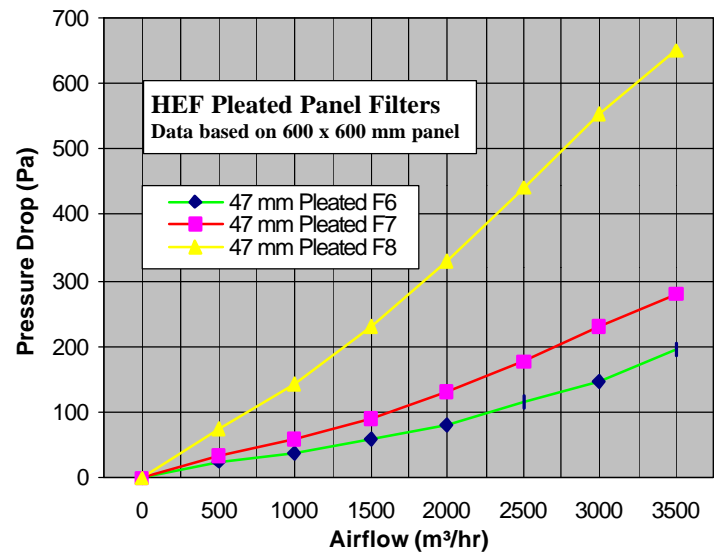

# HEF PLEATED PANEL FILTERS

F6, F7, F8 Fine Efficiency ventilation filters suitable for critical HVAC applications

These high efficiency disposable filters consist of cardboard frames and lattice card facings. The synthetic filtration medium is bonded to coarse mesh supports then pleated to give an extended face area and minimise resistance. The pleated pack is then encased within the disposable cardboard frame.

Filter Class	F6 (dust spot efficiency 60<80%)	F7 (dust spot efficiency 80<90%)	F8 (dust spot efficiency 90<95%)
Operating Temp.	Maximum 80 °C	Maximum 80 °C	Maximum 80 °C
Operating Humidity	Maximum RH 100%	Maximum RH 100%	Maximum RH 100%
Initial Resistance	110 Pa approx at rated face velocity	175 Pa approx at rated face velocity	450 Pa approx at rated face velocity
Final Recommended	+ 125 Pa on initial for 47 mm thickness	+ 125 Pa on initial for 47 mm thickness	+ 125 Pa on initial for 47 mm thickness

With computerised in-house production facilities, EMCEL can manufacture HEF panel filters to any non-standard dimensions.

Rated airflows for HEF (F6, F7, F8) Pleated Panels are based on the following face velocity:  
47 mm: 2.0 m/sec  
95 mm thickness is also available

Nom Size (Inches)	Actual Size (mm)	Rated Air Volume (m³/hr)			Rated Air Volume (CFM)		
		F6	F7	F8	F6	F7	F8
10 x 10	250 x 250	450	450	450	265	265	265
12 x 12	300 x 300	650	650	650	380	380	380
15 x 15	375 x 375	1010	1010	1010	600	600	600
16 x 20	400 x 500	1440	1440	1440	850	850	850
20 x 10	500 x 250	900	900	900	530	530	530
20 x 15	500 x 375	1350	1350	1350	800	800	800
20 x 16	500 x 400	1440	1440	1440	850	850	850
20 x 18	500 x 450	1620	1620	1620	950	950	950
20 x 20	500 x 500	1800	1800	1800	1060	1060	1060
20 x 25	500 x 630	2260	2260	2260	1340	1340	1340
24 x 12	595 x 300	1280	1280	1280	760	760	760
24 x 20	595 x 500	2150	2150	2150	1260	1260	1260
24 x 24	600 x 600	2600	2600	2600	1530	1530	1530
24 x 24	595 x 595	2550	2550	2550	1500	1500	1500
25 x 16	630 x 400	1800	1800	1800	1070	1070	1070