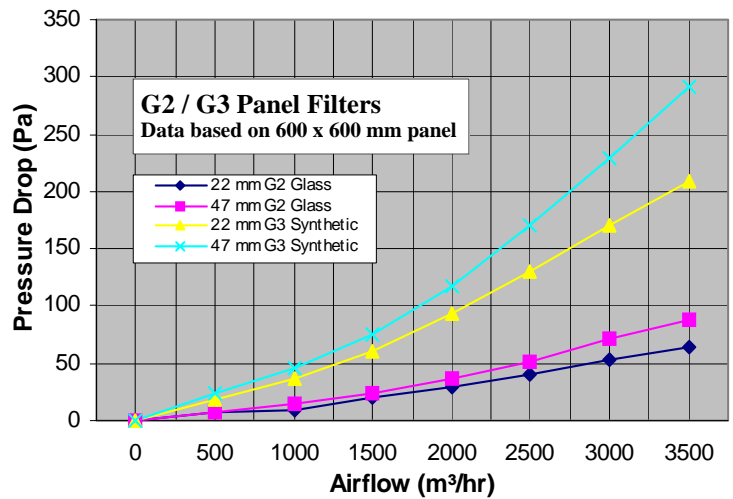

G2 & G3 PANEL FILTERS

G2 Glass and G3 Synthetic disposable panel filters incorporating a pad of filter media, suitable for HVAC applications

High quality disposable filters consist of cardboard frames and lattice facings. The medium is graduated spun glass or synthetic, depending on efficiency requirements. The media is then encased within a cardboard frame.

Filter Class: G2 Glass (arrestance 65 < 80%)
Operating Temp.: Maximum 80 °C
Operating Hum.: Maximum RH 100%
Initial Resistance: 22 mm:35 Pa approx. at rated face velocity
 47 mm:50 Pa approx. at rated face velocity
Final Rec. Pa: +125 Pa on initial for 22 mm
 +150 Pa on initial for 47 mm

Filter Class: G3 Synthetic (arrestance 80 < 90%)
Operating Temp.: Maximum 80 °C
Operating Hum.: Maximum RH 100%
Initial Resistance: 22 mm:75 Pa approx. at rated face velocity
 47 mm:170 Pa approx. at rated face velocity
Final Rec. Pa: +125 Pa on initial for 22 mm
 +150 Pa on initial for 47 mm

With computerised in-house production facilities, EMCEL can manufacture G2 / G3 filter panels to any non-standard dimensions.

Rated airflows for G2 & G3 Filter Panels are based on the following face velocities:
 22 mm: 1.5 m/s
 47 mm: 2.0 m/s